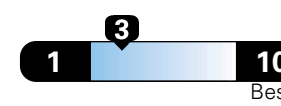

3.7 gallons per 100 miles

You spend \$1,250 in fuel costs over 5 years compared to the average new vehicle.

Annual fuel cost \$1,650

Fuel Economy & Greenhouse Gas Rating (tailpipe only)

Smog Rating (tailpipe only)