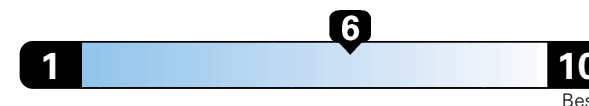

ALFA ROMEO GIULIA TI SPORT RWD

2019 MODEL YEAR

THIS VEHICLE IS MANUFACTURED TO MEET SPECIFIC UNITED STATES REQUIREMENTS. THIS VEHICLE IS NOT MANUFACTURED FOR SALE OR REGISTRATION OUTSIDE OF THE UNITED STATES.

MANUFACTURER'S SUGGESTED RETAIL PRICE OF THIS MODEL INCLUDING DEALER PREPARATION

Base Price: $40,495

ALFA GIULIA TI RWD

Exterior Color: Alfa Rosso (Red) Exterior Paint

Interior Color: Black Interior Color

Interior: Sport Leather Seats

Engine: 2.0L 280HP Turbocharged I4 Engine

Transmission: 8-Speed Automatic Transmission

STANDARD EQUIPMENT (UNLESS REPLACED BY OPTIONAL EQUIPMENT)

FUNCTIONAL/SAFETY FEATURES

- Dual Advanced Front Airbags
- Supplemental Side-Curtain Front and Rear Airbags
- LATCH Ready Child Seat Anchor System
- Rear Back-Up Camera
- Front / Rear Park-Assist Sensors
- Passive Entry / Keyless Go™
- Remote-Start System
- Stop / Start System
- Alfa DNA Drive Mode System
- Sport Suspension
- Carbon Fiber Drive Shaft
- Power Folding Heated Mirrors
- Rain-Sensitive Windshield Wipers
- Heated Washer Nozzles
- Universal Garage-Door Opener
- Remote Trunk Lid Release

INTERIOR FEATURES