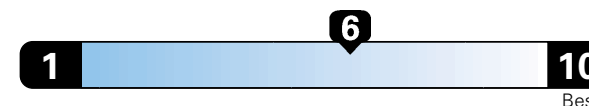

ALFA ROMEO GIULIA TI SPORT CARBON RWD

2019 MODEL YEAR

THIS VEHICLE IS MANUFACTURED TO MEET SPECIFIC UNITED STATES REQUIREMENTS. THIS VEHICLE IS NOT MANUFACTURED FOR SALE OR REGISTRATION OUTSIDE OF THE UNITED STATES.

MANUFACTURER'S SUGGESTED RETAIL PRICE OF THIS MODEL INCLUDING DEALER PREPARATION

Base Price: **$40,745**

ALFA GIULIA TI RWD
Exterior Color: Trofeo White Tri-Coat Exterior Paint
Interior Color: Black Interior Color
Interior: Sport Leather Seats
Engine: 2.0L 280HP Turbocharged I4 Engine
Transmission: 8-Speed Automatic Transmission

STANDARD EQUIPMENT (UNLESS REPLACED BY OPTIONAL EQUIPMENT)

FUNCTIONAL/SAFETY FEATURES

Dual Advanced Front Airbags
Supplemental Side-Curtain Front and Rear Airbags
LATCH Ready Child Seat Anchor System
Rear Back-Up Camera
Front / Rear Park-Assist Sensors
Passive Entry / Push-Button Start
Remote-Start System
Stop / Start System
Alfa DNA Drive Mode System
Sport Suspension
Carbon Fiber Drive Shaft
Power Folding Heated Mirrors
Rain-Sensitive Windshield Wipers
Heated Washer Nozzles
Universal Garage-Door Opener
Remote Trunk Lid Release

INTERIOR FEATURES