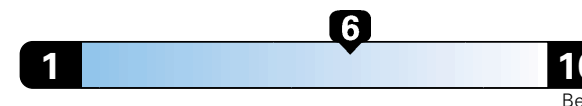

ALFA ROMEO GIULIA SPORT RWD

2019 MODEL YEAR

THIS VEHICLE IS MANUFACTURED TO MEET SPECIFIC UNITED STATES REQUIREMENTS. THIS VEHICLE IS NOT MANUFACTURED FOR SALE OR REGISTRATION OUTSIDE OF THE UNITED STATES.

MANUFACTURER'S SUGGESTED RETAIL PRICE OF THIS MODEL INCLUDING DEALER PREPARATION

Base Price: **$38,545**

ALFA GIULIA RWD

Exterior Color: Alfa Rosso (Red) Exterior Paint

Interior Color: Black / Tan Interior Colors

Interior: Leather Seats

Engine: 2.0L 280HP Turbocharged I4 Engine

Transmission: 8-Speed Automatic Transmission

STANDARD EQUIPMENT (UNLESS REPLACED BY OPTIONAL EQUIPMENT)

FUNCTIONAL/SAFETY FEATURES

- Dual Advanced Front Airbags
- Supplemental Side-Curtain Front and Rear Airbags
- LATCH Ready Child Seat Anchor System
- Rear Back-Up Camera
- Rear Parking Assist Sensors
- Passive Entry / Push-Button Start
- Remote-Start System
- Stop / Start System
- Alfa DNA Drive Mode System
- Sport Suspension
- Carbon Fiber Drive Shaft
- Cruise Control
- Power Folding Heated Mirrors
- Rain-Sensitive Windshield Wipers
- Universal Garage-Door Opener
- Remote Trunk Lid Release

INTERIOR FEATURES