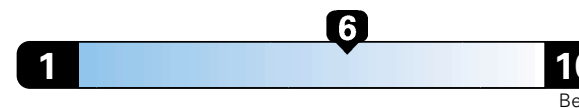

ALFA ROMEO GIULIA SPORT RWD

2019 MODEL YEAR

THIS VEHICLE IS MANUFACTURED TO MEET SPECIFIC UNITED STATES REQUIREMENTS. THIS VEHICLE IS NOT MANUFACTURED FOR SALE OR REGISTRATION OUTSIDE OF THE UNITED STATES.

MANUFACTURER'S SUGGESTED RETAIL PRICE OF THIS MODEL INCLUDING DEALER PREPARATION

Base Price: $38,195

ALFA GIULIA RWD

Exterior Color: Vulcano Black Metallic Exterior Paint

Interior Color: Black Interior Color

Interior: Leather Seats

Engine: 2.0L 280HP Turbocharged I4 Engine

Transmission: 8-Speed Automatic Transmission

STANDARD EQUIPMENT (UNLESS REPLACED BY OPTIONAL EQUIPMENT)

FUNCTIONAL/SAFETY FEATURES

- Dual Advanced Front Airbags
- Supplemental Side-Curtain Front and Rear Airbags
- LATCH Ready Child Seat Anchor System
- Rear Back-Up Camera
- Rear Parking Assist Sensors
- Passive Entry / Keyless Go™
- Remote-Start System
- Stop / Start System
- Alfa DNA Drive Mode System
- Sport Suspension
- Carbon Fiber Drive Shaft
- Cruise Control
- Power Folding Heated Mirrors
- Rain-Sensitive Windshield Wipers
- Universal Garage-Door Opener
- Remote Trunk Lid Release

INTERIOR FEATURES

- 6.5-Inch AM / FM Radio with Bluetooth®
- Apple CarPlay®
- Google Android Auto™
- Bluetooth® Handsfree Phone and Audio
- Cluster 7.0-Inch TFT Color Display
- 8-Speaker Audio System
- USB Media Input Hub w/ Aux
- 12-Volt Center Console Power Outlet
- Leather-Wrapped Steering Wheel
- Steering Wheel Mounted Audio Controls
- Power Adjust 6-Way Driver Seat
- Power Adjust 6-Way Front Passenger Seat
- Power 4-Way Driver Lumbar Adjust
- Power 4-Way Passenger Lumbar Adjust
- Driver Seat Memory
- 40 / 20 / 40 Rear Seat with Ski Pass-Through
- Alfa Romeo Bright Door Sills
- Ambient Lighting Package
- Auto-Dimming Rear View Inside Mirror
- A/C Auto Temperature Control w/ Dual Zone Control
- Driver Side Instrument Panel Storage Bin