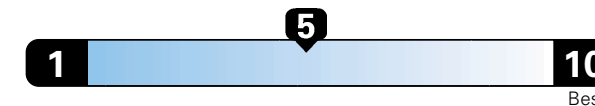

ALFA ROMEO GIULIA TI SPORT AWD

2018 MODEL YEAR

THIS VEHICLE IS MANUFACTURED TO MEET SPECIFIC UNITED STATES REQUIREMENTS. THIS VEHICLE IS NOT MANUFACTURED FOR SALE OR REGISTRATION OUTSIDE OF THE UNITED STATES.

MANUFACTURER'S SUGGESTED RETAIL PRICE OF THIS MODEL INCLUDING DEALER PREPARATION

Base Price: $42,195

ALFA GIULIA TI AWD

Exterior Color: Monza Red Metallic Exterior Paint

Interior Color: Black Interior Color w/Dark Gray Accent Stitching

Interior: Sport Leather Seats

Engine: 2.0L 280HP Direct Injection I4 Turbo Engine

Transmission: 8-Speed Automatic Transmission

STANDARD EQUIPMENT (UNLESS REPLACED BY OPTIONAL EQUIPMENT)

FUNCTIONAL/SAFETY FEATURES

- Dual Advanced Front Airbags
- Supplemental Side-Curtain Front and Rear Airbags
- LATCH Ready Child Seat Anchor System
- Rear Back-up Camera
- Front / Rear Park-Assist Sensors
- Passive Entry / Keyless Go™
- Remote-Start System
- Stop / Start System
- Alfa DNA Drive Mode System
- Sport Suspension
- Carbon Fiber Drive Shaft
- Cruise Control
- Power Folding Heated Mirrors
- Rain-Sensitive Windshield Wipers
- Heated Washer Nozzles
- Engine Cover with Alfa Romeo Script
- Remote Trunk Lid Release

INTERIOR FEATURES