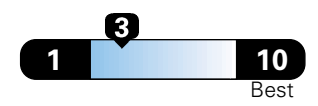

3.8 gallons per 100 miles

You spend
\$1,250
in fuel costs
over 5 years
compared to the
average new vehicle.

Annual fuel cost
\$1,600

Fuel Economy & Greenhouse Gas Rating (tailpipe only)

Smog Rating (tailpipe only)