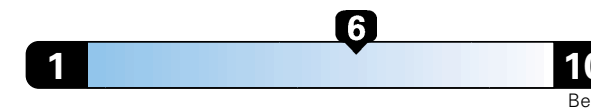

ALFA ROMEO GIULIA TI LUSSO RWD

2018 MODEL YEAR

THIS VEHICLE IS MANUFACTURED TO MEET SPECIFIC UNITED STATES REQUIREMENTS. THIS VEHICLE IS NOT MANUFACTURED FOR SALE OR REGISTRATION OUTSIDE OF THE UNITED STATES.

MANUFACTURER'S SUGGESTED RETAIL PRICE OF THIS MODEL INCLUDING DEALER PREPARATION

Base Price: **$39,995**

ALFA GIULIA TI RWD

Exterior Color: Alfa White Exterior Paint

Interior Color: Crema (Cream) Interior Colors

Interior: Luxury Leather Seats

Engine: 2.0L 280HP Direct Injection I4 Turbo Engine

Transmission: 8-Speed Automatic Transmission

STANDARD EQUIPMENT (UNLESS REPLACED BY OPTIONAL EQUIPMENT)

FUNCTIONAL/SAFETY FEATURES

- Dual Advanced Front Airbags
- Supplemental Side-Curtain Front and Rear Airbags
- LATCH Ready Child Seat Anchor System
- Rear Back-up Camera
- Front / Rear Park-Assist Sensors
- Passive Entry / Keyless Go
- Remote-Start System
- Stop / Start System
- Alfa DNA Drive Mode System
- Sport Suspension
- Carbon Fiber Drive Shaft
- Cruise Control
- Power Folding Heated Mirrors
- Rain-Sensitive Windshield Wipers
- Heated Washer Nozzles
- Engine Cover with Alfa Romeo Script
- Remote Trunk Lid Release

INTERIOR FEATURES