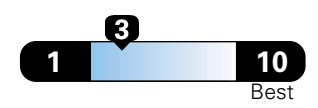

Smog Rating (tailpipe only)

This vehicle emits 330 grams CO2 per mile. The best emits 0 grams per mile (tailpipe only). Producing and distributing fuel also creates emissions; learn more at fuelconomy.gov.

Actual results will vary for many reasons, including driving conditions and how you drive and maintain your vehicle. The average new vehicle gets 27 MPG and cost $6,750 to fuel over 5 years. Cost estimates are based on 15,000 miles per year at $2.80 per gallon. MPGe is miles per gasoline gallon equivalent. Vehicle emissions are a significant cause of climate change and smog.

fuelconomy.gov

Calculate personalized estimates and compare vehicles