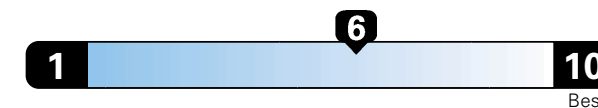

ALFA ROMEO GIULIA SPORT RWD

2018 MODEL YEAR

THIS VEHICLE IS MANUFACTURED TO MEET SPECIFIC UNITED STATES REQUIREMENTS. THIS VEHICLE IS NOT MANUFACTURED FOR SALE OR REGISTRATION OUTSIDE OF THE UNITED STATES.

MANUFACTURER'S SUGGESTED RETAIL PRICE OF THIS MODEL INCLUDING DEALER PREPARATION

Base Price: **$38,195**

ALFA GIULIA RWD
Exterior Color: Alfa Rosso (Red) Exterior Paint
Interior Color: Black Interior Color w/Dark Gray Accent Stitching
Interior: Leather Seats
Engine: 2.0L 280HP Direct Injection I4 Turbo Engine
Transmission: 8-Speed Automatic Transmission

STANDARD EQUIPMENT (UNLESS REPLACED BY OPTIONAL EQUIPMENT)
FUNCTIONAL/SAFETY FEATURES

- Dual Advanced Front Airbags
- Supplemental Side-Curtain Front and Rear Airbags
- LATCH Ready Child Seat Anchor System
- Rear Back-up Camera
- Rear Parking Assist Sensors
- Passive Entry / Keyless Go™
- Remote-Start System
- Stop / Start System
- Alfa DNA Drive Mode System
- Sport Suspension
- Carbon Fiber Drive Shaft
- Cruise Control
- Power Folding Heated Mirrors
- Rain-Sensitive Windshield Wipers
- Engine Cover with Alfa Romeo Script
- Remote Trunk Lid Release

INTERIOR FEATURES

- 6.5-Inch AM / FM Radio with Bluetooth®
- 8-Speaker Audio System
- Apple CarPlay®
- Google Android Auto™
- Cluster 7.0-Inch TFT Color Display
- USB Media Input Hub w/ Aux
- 12-Volt Center Console Power Outlet
- 6-Way Driver / Passenger Seats
- Driver / Passenger Power 4-Way Lumbar Adjust
- 40 / 20 / 40 Rear Seat with Ski Pass-Through
- Leather-Wrapped Flat Bottom Steering Wheel
- Alfa Romeo Bright Door Sills
- Ambient Lighting Package
- Auto-Dimming Rear View Inside Mirror
- A/C Auto Temperature Control with Dual Zone Control
- Driver Side Instrument Panel Storage Bin
- Rear Adjustable Headrests

EXTERIOR FEATURES